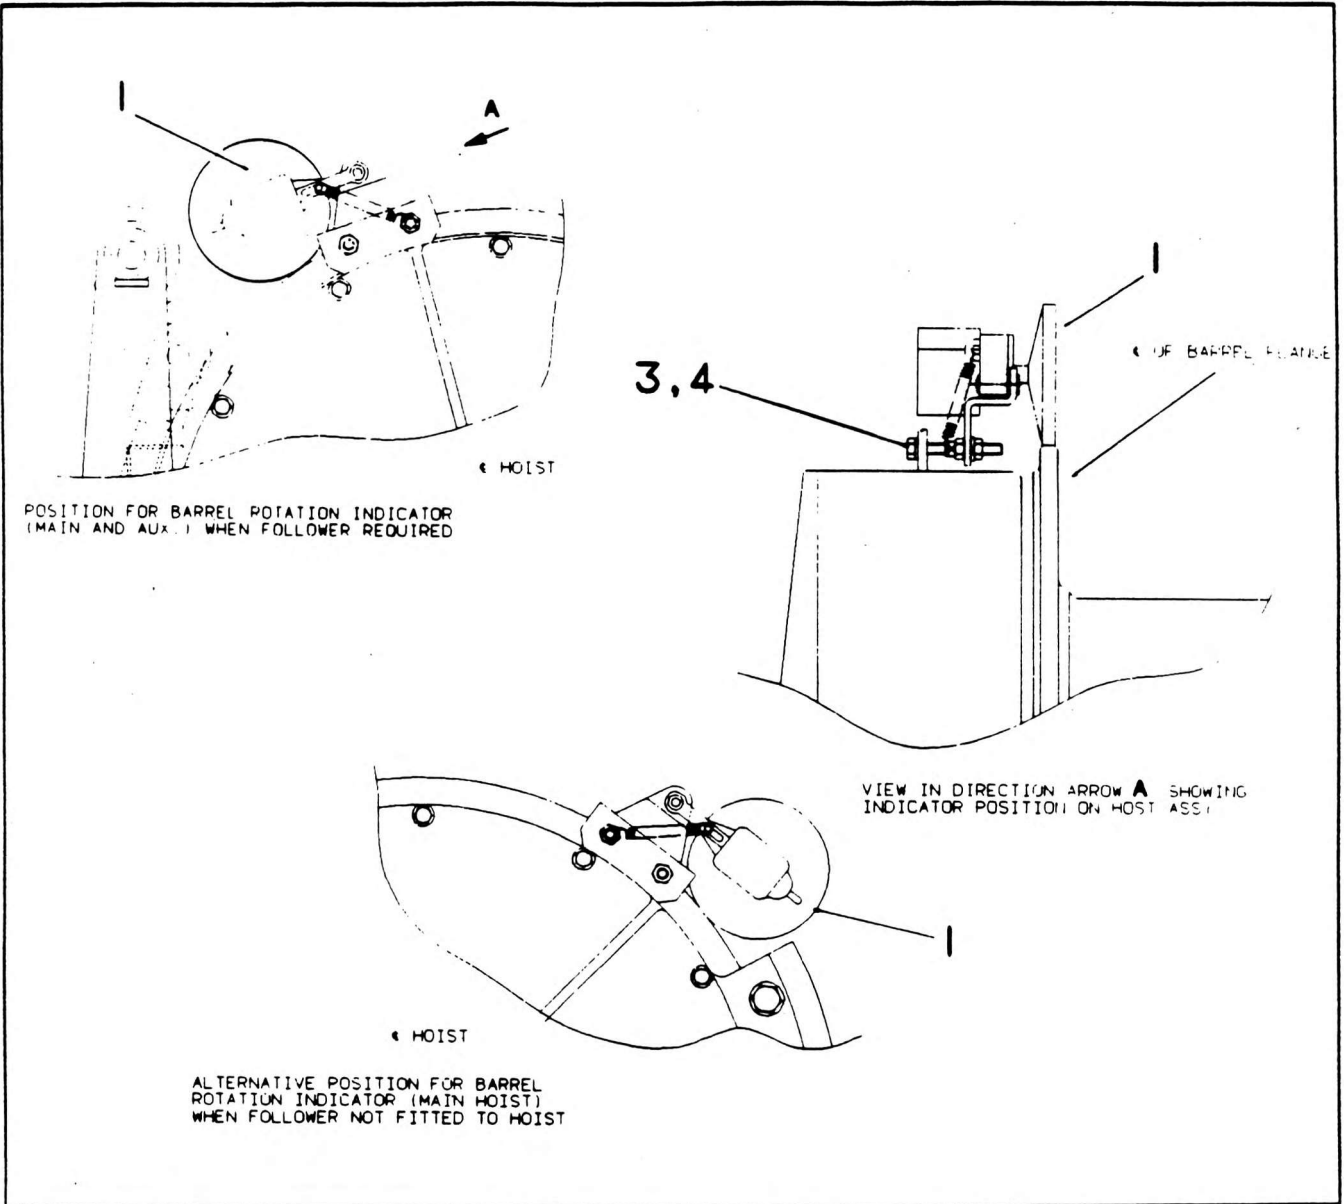

BARREL ROTATION INDICATOR ASSY

| NO. | PART NO. | QTY. | DESCRIPTION | NO. | PART NO. | QTY. | DESCRIPTION |
|-----|--------------|------|--------------------------------|-----|----------|------|-------------|
| 1+‡ | 7-486-990267 | 1 | Barrel Rotation Indicator Assy | | | | |
| 1+‡ | 8807482 | 1 | Barrel Rotation Indicator | | | | |
| 3 | 7-126-191553 | 2 | Bolt M10 x 40 Long | | | | |
| 4 | 7-661-190003 | 4 | Nut M10 | | | | |

+ See further breakdown in this group

‡ Alternative Barrel Rotation Indicators, refer to machine component index for part number.